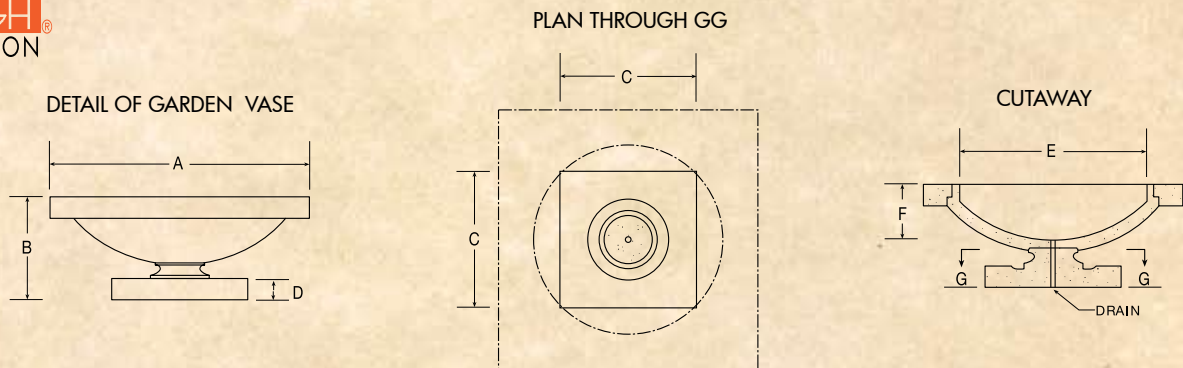

# Robie House Vase

FRANK  
LOYD  
WRIGHT®  
COLLECTION

FREDERICK C. ROBIE HOUSE CHICAGO, ILLINOIS  
FRANK LLOYD WRIGHT ARCHITECT - OAK PARK, ILLINOIS

1908

DIMENSIONS	A	B	C	D	E	F
SMALL	30	12	15 3/4	2 1/2	20 1/8	6 1/2
MEDIUM	45	18	23 5/8	3 3/4	30 1/4	9 3/4
LARGE	60	24	31 1/2	5	40 1/4	13

NICHOLS BROS  
**STONEWORKS**<sup>TM</sup>  
IS PLEASED TO OFFER THE  
ROBIE HOUSE VASE

THIS REPRODUCTION OF THE PRAIRIE STYLE VASE,  
IS FROM ONE OF WRIGHT'S MOST IMPORTANT DESIGNS.

AUTHENTICATED BY  
THE FRANK LLOYD WRIGHT FOUNDATION,  
THE VASE IS AVAILABLE IN THREE SIZES, 30", 45", AND THE ORIGINAL 60" WIDTH,  
CAST IN RECONSTITUTED STONE.