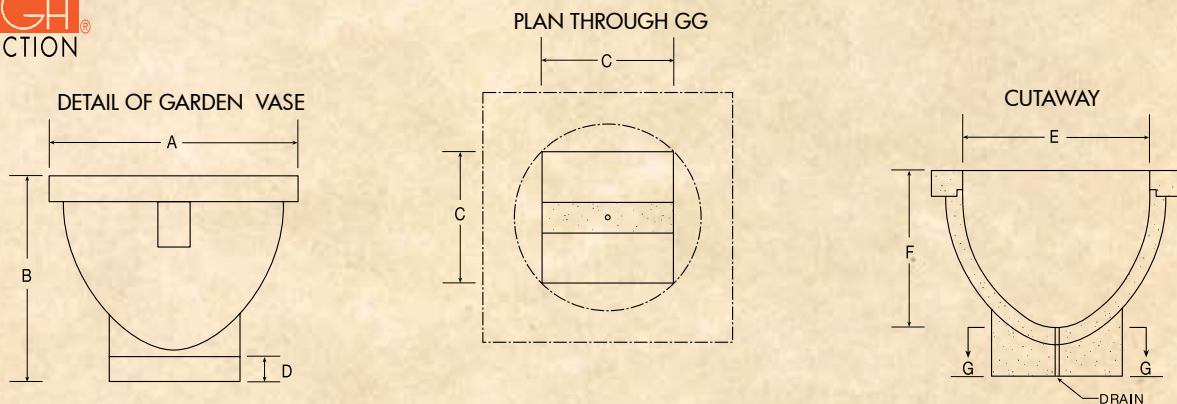

# Westcott House Vase

**FRANK  
LLOYD  
WRIGHT**  
COLLECTION

BURTON J. WESTCOTT HOUSE SPRINGFIELD, OHIO  
FRANK LLOYD WRIGHT ARCHITECT - OAK PARK, ILLINOIS

**1906**

DIMENSIONS	A	B	C	D	E	F
SMALL	20 1/2	17	10 3/4	2 1/8	15 1/2	13
MEDIUM	34 1/2	28 1/2	18	3 1/2	25 3/4	21 1/2
LARGE	48	39 1/2	25 1/4	4 7/8	36	30 1/8

NICHOLS BROS.  
**STONEWORKS™**

IS PLEASED TO OFFER THE  
**WESTCOTT HOUSE VASE**

THIS VASE WAS THE LARGEST THAT WRIGHT DESIGNED, AND WAS FOR ONE OF HIS LAST PRAIRIE HOUSES.

AUTHENTICATED BY  
THE FRANK LLOYD WRIGHT FOUNDATION,  
THE VASE IS AVAILABLE IN THREE SIZES, 20 1/2", 34 1/4", AND 48" WIDTHS,  
CAST IN RECONSTITUTED STONE.