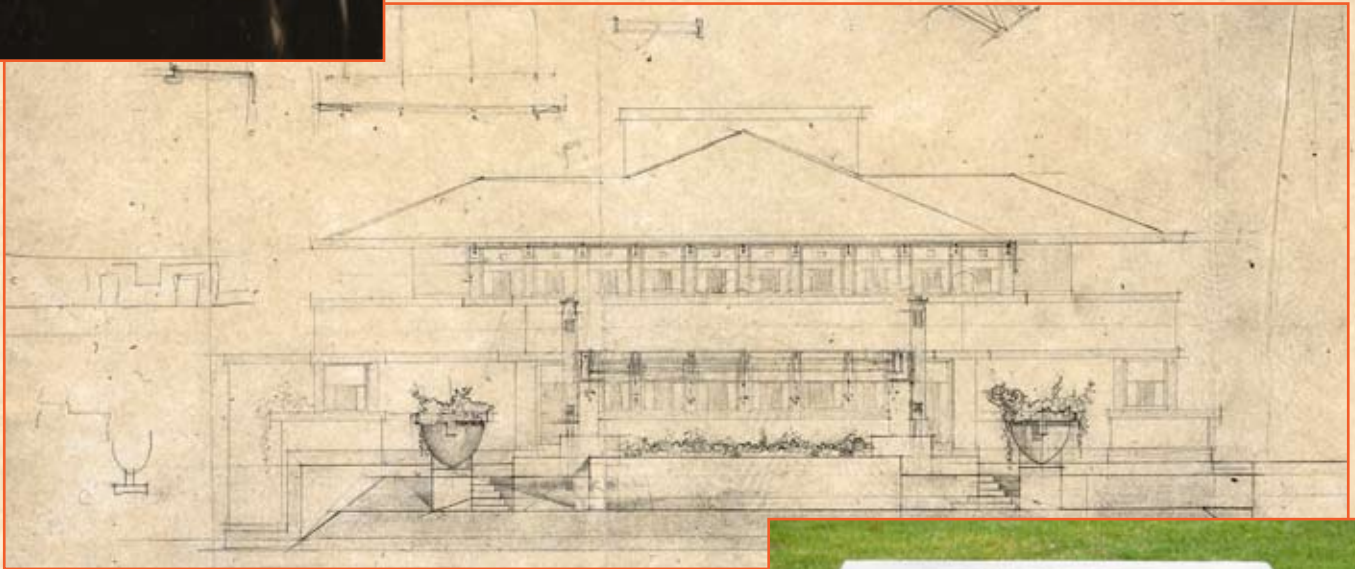

# Westcott House Vase

**FRANK  
LLOYD  
WRIGHT**  
COLLECTION

BURTON J. WESTCOTT HOUSE SPRINGFIELD, OHIO  
FRANK LLOYD WRIGHT ARCHITECT - OAK PARK, ILLINOIS

**1906**

DIMENSIONS	A	B	C	D	E	F
SMALL	20 1/2	17	10 3/4	2 1/8	15 1/2	13
MEDIUM	34 1/2	28 1/2	18	3 1/2	25 3/4	21 1/2
LARGE	48	39 1/2	25 1/4	4 7/8	36	30 1/8

*Frank Lloyd Wright*

**BURTON J. WESTCOTT HOUSE  
SPRINGFIELD, OHIO 1906**

**FRANK  
LLOYD  
WRIGHT®  
COLLECTION**

"Decoration is intended to make us more charming and comfort more appropriate, or else a privilege has been abused."

NICHOLS BROS.  
**STONEWORKS™**

IS PLEASED TO OFFER THE  
**WESTCOTT HOUSE VASE**

THIS VASE WAS THE LARGEST THAT WRIGHT DESIGNED, AND WAS FOR ONE OF HIS LAST PRAIRIE HOUSES.

AUTHENTICATED BY  
THE FRANK LLOYD WRIGHT FOUNDATION,  
THE VASE IS AVAILABLE IN THREE SIZES, 20 1/2", 34 1/4", AND 48" WIDTHS,  
CAST IN RECONSTITUTED STONE.