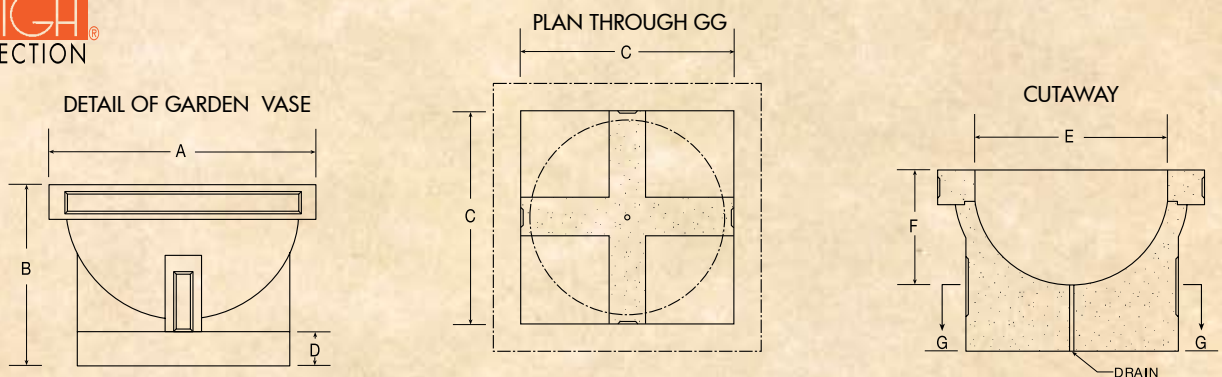

Oak Park Studio Vase

**FRANK
LLOYD
WRIGHT**
COLLECTION®

FRANK LLOYD WRIGHT STUDIO OAK PARK, ILLINOIS
FRANK LLOYD WRIGHT ARCHITECT - OAK PARK, ILLINOIS

1897

| DIMENSIONS | A | B | C | D | E | F |
|------------|--------|--------|--------|-------|--------|--------|
| SMALL | 24 | 16 1/4 | 19 | 3 1/8 | 17 1/4 | 10 1/8 |
| MEDIUM | 34 3/4 | 23 1/2 | 27 1/2 | 4 1/2 | 25 | 14 3/4 |
| LARGE | 45 | 30 1/2 | 35 3/4 | 5 7/8 | 32 1/2 | 19 1/8 |

A REPRODUCTION OF THE VASE THAT ADORNED THE ENTRANCE TO
FRANK LLOYD WRIGHT'S ARCHITECTURAL STUDIO.

AUTHENTICATED BY
THE FRANK LLOYD WRIGHT FOUNDATION,
THE VASE IS AVAILABLE IN THREE SIZES, 24", THE ORIGINAL 35 3/4", AND 45" WIDTHS,
CAST IN RECONSTITUTED STONE.