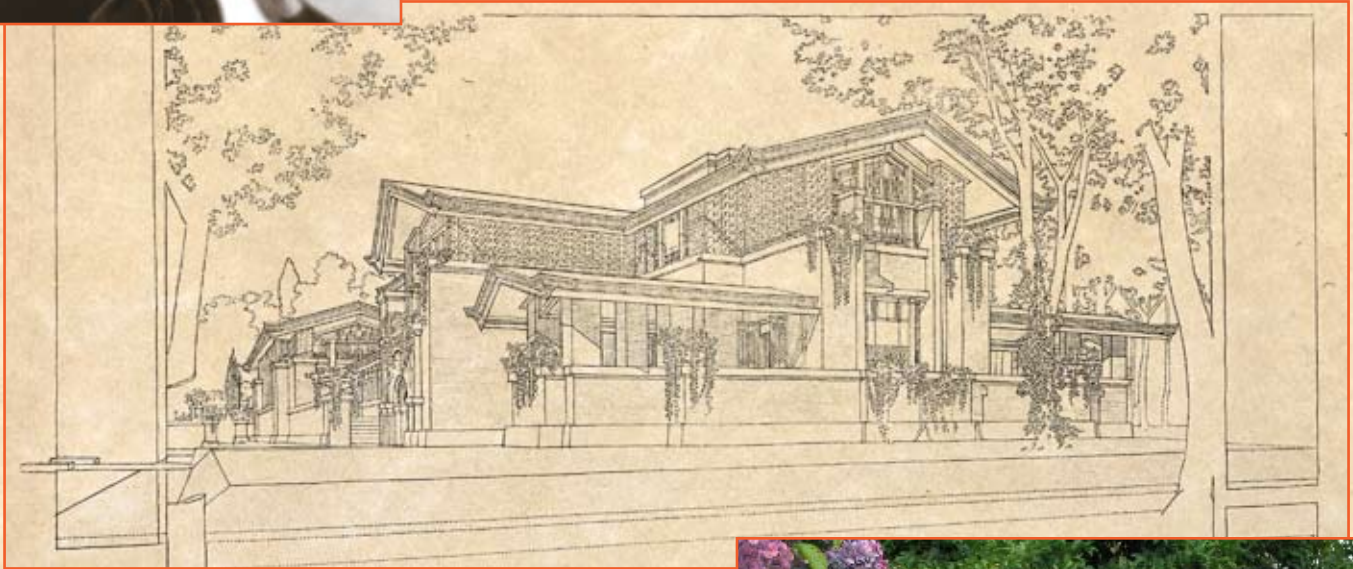

# Dana House Vase

FRANK  
LLOYD  
WRIGHT®  
COLLECTION

SUSAN LAWRENCE DANA HOUSE SPRINGFIELD, ILLINOIS  
FRANK LLOYD WRIGHT ARCHITECT - OAK PARK, ILLINOIS

1902

DIMENSIONS	A	B	C	D	E	F
SMALL	22 3/8	9	9 1/8	1 1/8	20	6
MEDIUM	33 1/2	13 1/2	13 3/4	1 3/4	30	9
LARGE	50 1/4	20 1/4	20 3/8	2 5/8	45	13 1/2

*Frank Lloyd Wright*<sup>®</sup>

FRANK  
LOYD  
WRIGHT<sup>®</sup>  
COLLECTION

SUSAN LAWRENCE DANA HOUSE  
SPRINGFIELD, ILLINOIS 1902

"To use our new materials, concrete, steel, glass,  
and the old ones, stone and wood, in ways that were  
not only expedient but beautiful was culture now.  
I called it "organic"."

NICHOLS BROS.  
**STONEWORKS**<sup>™</sup>

IS PLEASED TO OFFER THE  
DANA HOUSE VASE

THE ORIGINAL VASES ARE 67" IN DIAMETER AND ARE VERY PROMINENT  
ON LAWRENCE AVE. FRONTING THE DANA HOUSE.

AUTHENTICATED BY  
THE FRANK LLOYD WRIGHT FOUNDATION,  
THE VASE IS AVAILABLE IN THREE SIZES, 22 3/8", 33 1/2", AND 50 1/4" DIAMETERS,  
CAST IN RECONSTITUTED STONE.