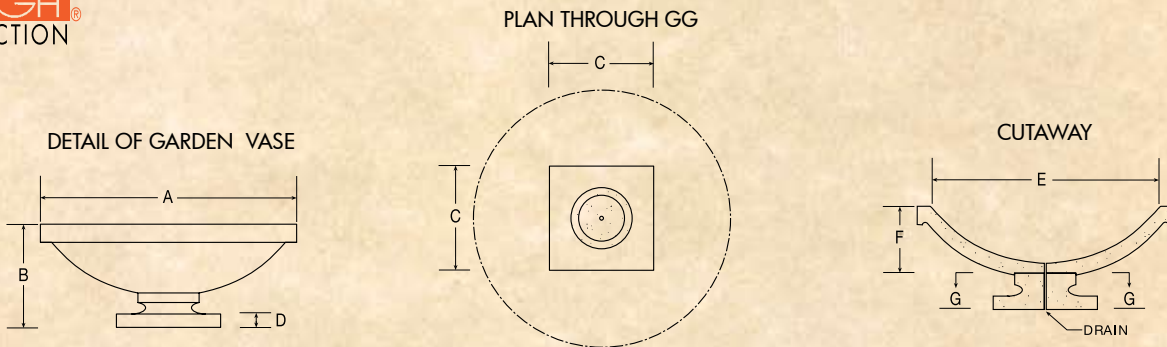

# Dana House Vase

FRANK  
LLOYD  
WRIGHT®  
COLLECTION

SUSAN LAWRENCE DANA HOUSE SPRINGFIELD, ILLINOIS  
FRANK LLOYD WRIGHT ARCHITECT - OAK PARK, ILLINOIS

1902

DIMENSIONS	A	B	C	D	E	F
SMALL	22 3/8	9	9 1/8	1 1/8	20	6
MEDIUM	33 1/2	13 1/2	13 3/4	1 3/4	30	9
LARGE	50 1/4	20 1/4	20 3/8	2 5/8	45	13 1/2

NICHOLS BROS.  
**STONEWORKS**<sup>™</sup>

IS PLEASED TO OFFER THE  
DANA HOUSE VASE

THE ORIGINAL VASES ARE 67" IN DIAMETER AND ARE VERY PROMINENT  
ON LAWRENCE AVE. FRONTING THE DANA HOUSE.

AUTHENTICATED BY  
THE FRANK LLOYD WRIGHT FOUNDATION,  
THE VASE IS AVAILABLE IN THREE SIZES, 22 3/8", 33 1/2", AND 50 1/4" DIAMETERS,  
CAST IN RECONSTITUTED STONE.