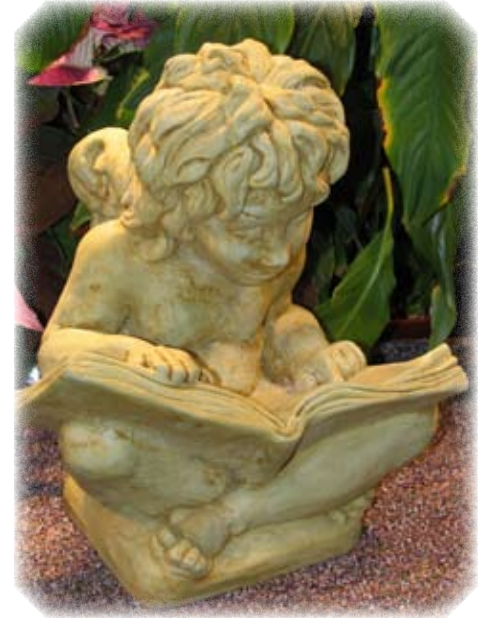

# PIGS

**NEW** Mini Pig  
2 lbs 6" Long

Brother Pig  
35 lbs 20" Long

Sleeping Pig  
14 lbs 12" Long

Piglet  
9 lbs 13" Long

**NEW** Chanchito Pig (3-Legged)  
19 lbs 7 1/2" Tall

Sitting Pig  
69 lbs 16" Tall

# ANGELS, CHERUBS & FAIRIES

Gardening Cherub  
26 lbs 14" Tall

Kneeling Cherub  
25 lbs 12" Tall

Cherub with Book  
27 lbs 12" Tall

Daisy Fairy  
13 lbs 14" Long

Dogwood Fairy  
12 lbs 10" Tall

Angel Bust  
30 lbs 10" tall