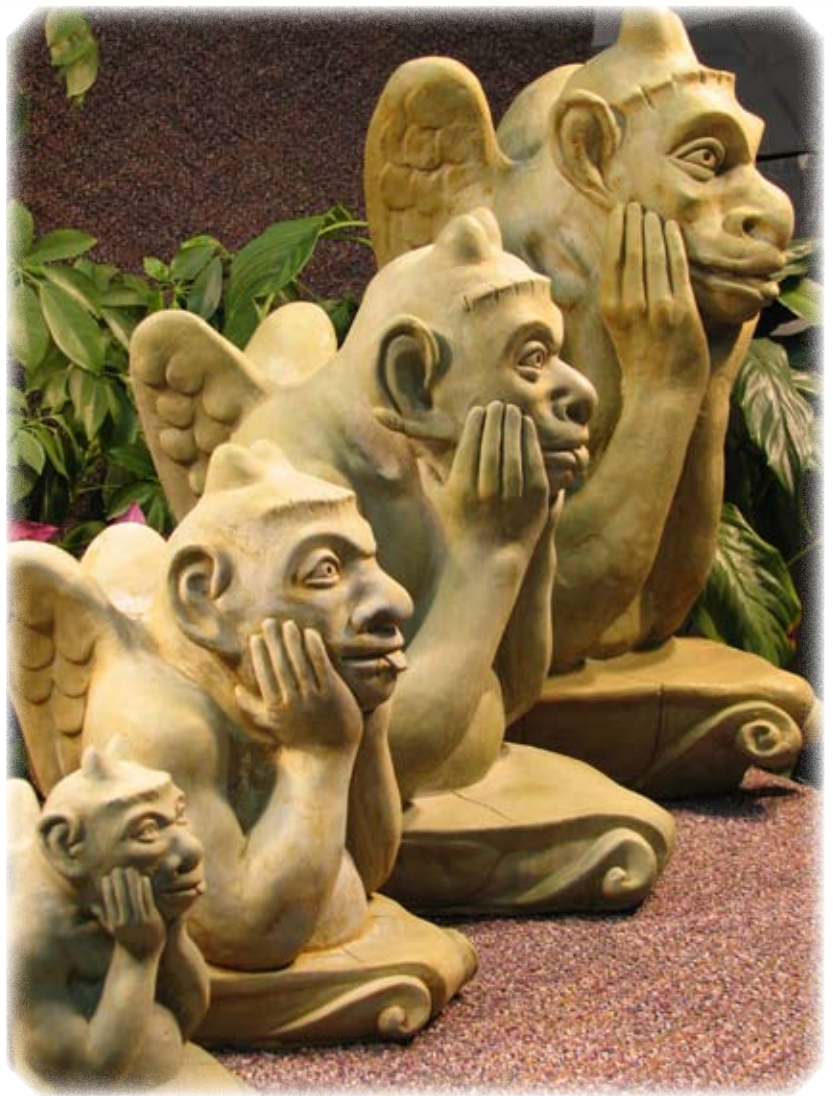

Notre Dame Gargoyles

4 lbs	24 lbs	59 lbs	108 lbs
7" Tall	13" Tall	18" Tall	24" Tall