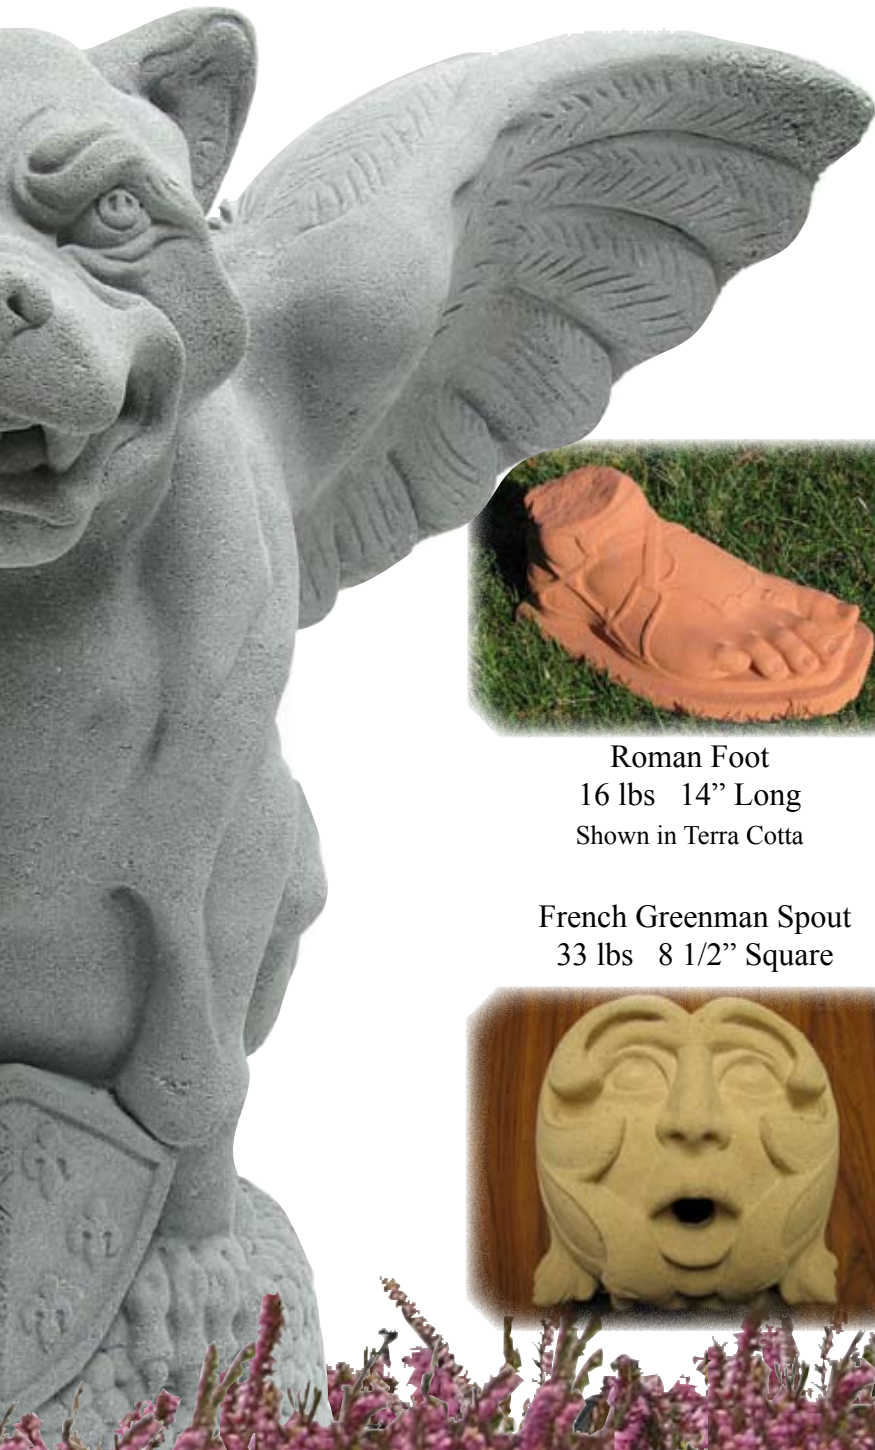

SCULPTURES

casting. Using a centuries old method, with skilled hand tamping a fine sandstone finish, replicating carved stone, at a fraction of the not suitable for shipping via UPS. Please call Nichols Bros these statues with other items or individually.

Roman Foot
16 lbs 14" Long
Shown in Terra Cotta