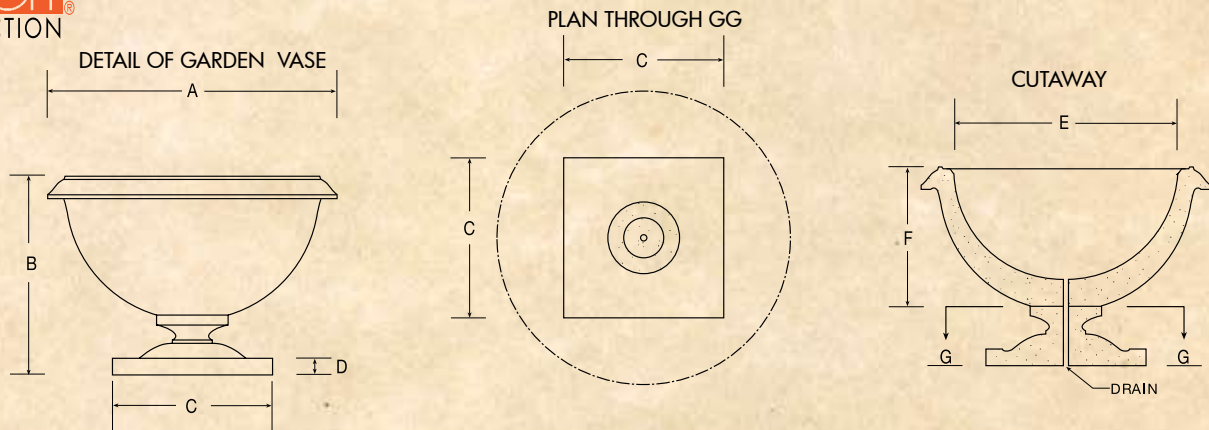

# Heller House Vase

**FRANK  
LOYD  
WRIGHT**  
COLLECTION

ISIDORE HELLER HOUSE CHICAGO, ILLINOIS  
FRANK LLOYD WRIGHT ARCHITECT - OAK PARK, ILLINOIS

**1896**

DIMENSIONS	A	B	C	D	E	F
SMALL	22	15	12	1 1/4	18 1/4	8 1/2
MEDIUM	33	22 1/2	18	1 7/8	27 3/8	12 3/4
LARGE	44	30	24	2 1/2	36 1/2	17

NICHOLS BROS.  
**STONEWORKS™**

IS PLEASED TO OFFER THE  
HELLER HOUSE VASE

THIS REPRODUCTION IS FROM AN EARLY EXAMPLE OF WRIGHT'S  
THREE STORY HOME DESIGNS.

AUTHENTICATED BY  
THE FRANK LLOYD WRIGHT FOUNDATION,  
THE VASE IS AVAILABLE IN THREE SIZES, 22", 33", AND THE ORIGINAL 44" WIDTH,  
CAST IN RECONSTITUTED STONE.