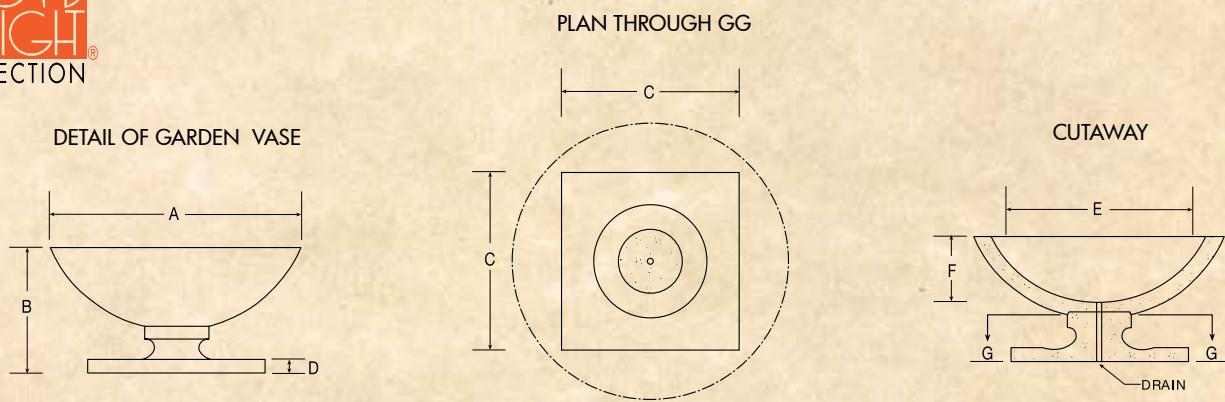

# Allen House Vase

**FRANK  
LLOYD  
WRIGHT**  
COLLECTION®

HENRY J. ALLEN HOUSE - WICHITA, KANSAS  
FRANK LLOYD WRIGHT ARCHITECT - TALIESIN, WISCONSIN

**1917**

DIMENSIONS	A	B	C	D	E	F
SMALL	27 1/2	13 3/4	19 1/2	1 1/2	23 1/2	7 1/4
MEDIUM	41 1/4	20 3/4	29 1/4	2 1/4	35 1/4	10 7/8
LARGE	55	27 1/2	39	3	47	14 1/2

IS PLEASED TO OFFER THE  
ALLEN HOUSE VASE

THIS REPRODUCTION WAS ORIGINALLY DESIGNED  
FOR THE GARDEN OF THE THEN GOVERNOR OF KANSAS.

AUTHENTICATED BY  
THE FRANK LLOYD WRIGHT FOUNDATION,  
THE VASE IS AVAILABLE IN THREE SIZES, 27 1/2", 41 1/4", AND THE  
ORIGINAL 55" DIAMETER, CAST IN RECONSTITUTED STONE.