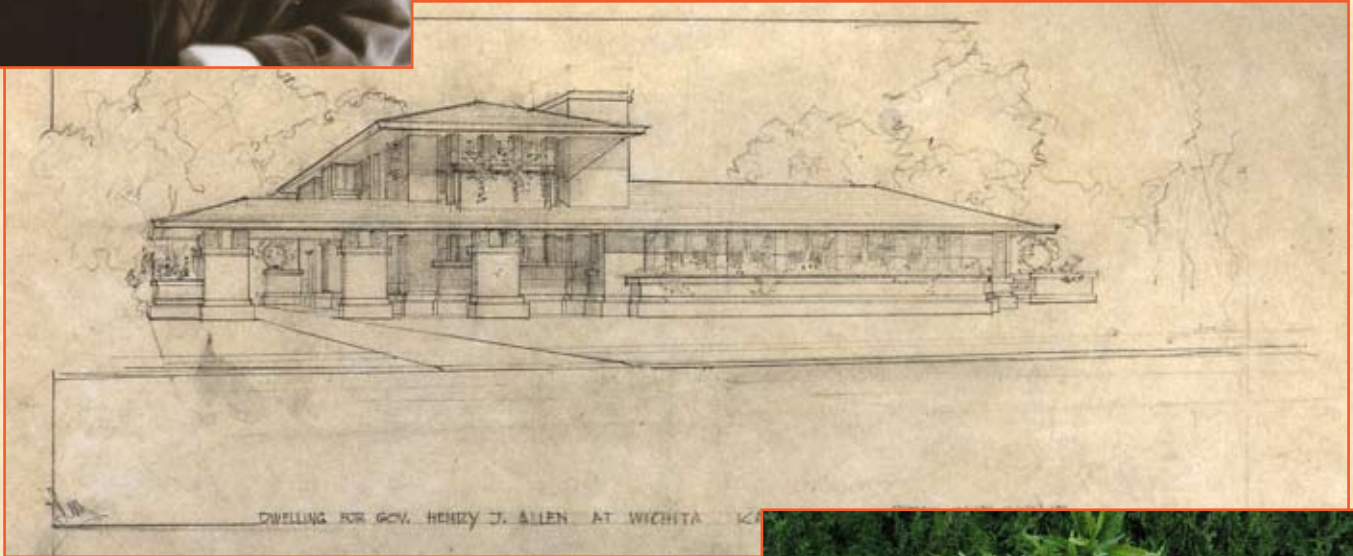

NICHOLS BROS.
STONEWORKS™

IS PLEASED TO OFFER THE
ALLEN HOUSE VASE